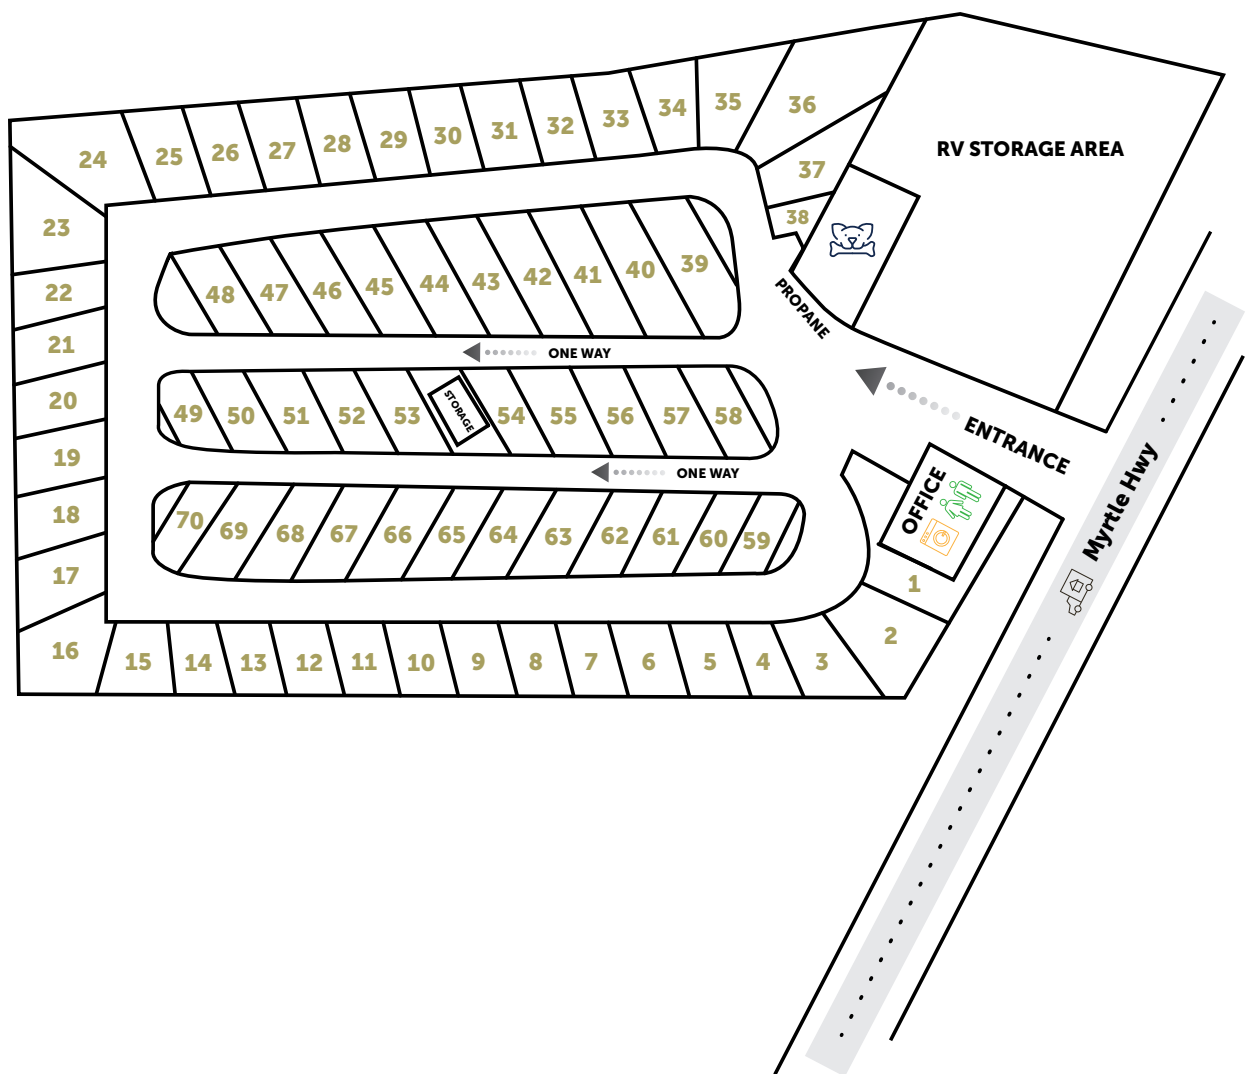

TRI CITY RV PARK

AN ALL-AGE PRIVATE COMMUNITY

187 N OLD PACIFIC HWY, MYRTLE CREEK, OR 97457

FIND YOUR HOME TODAY

TriCityRVPark.com